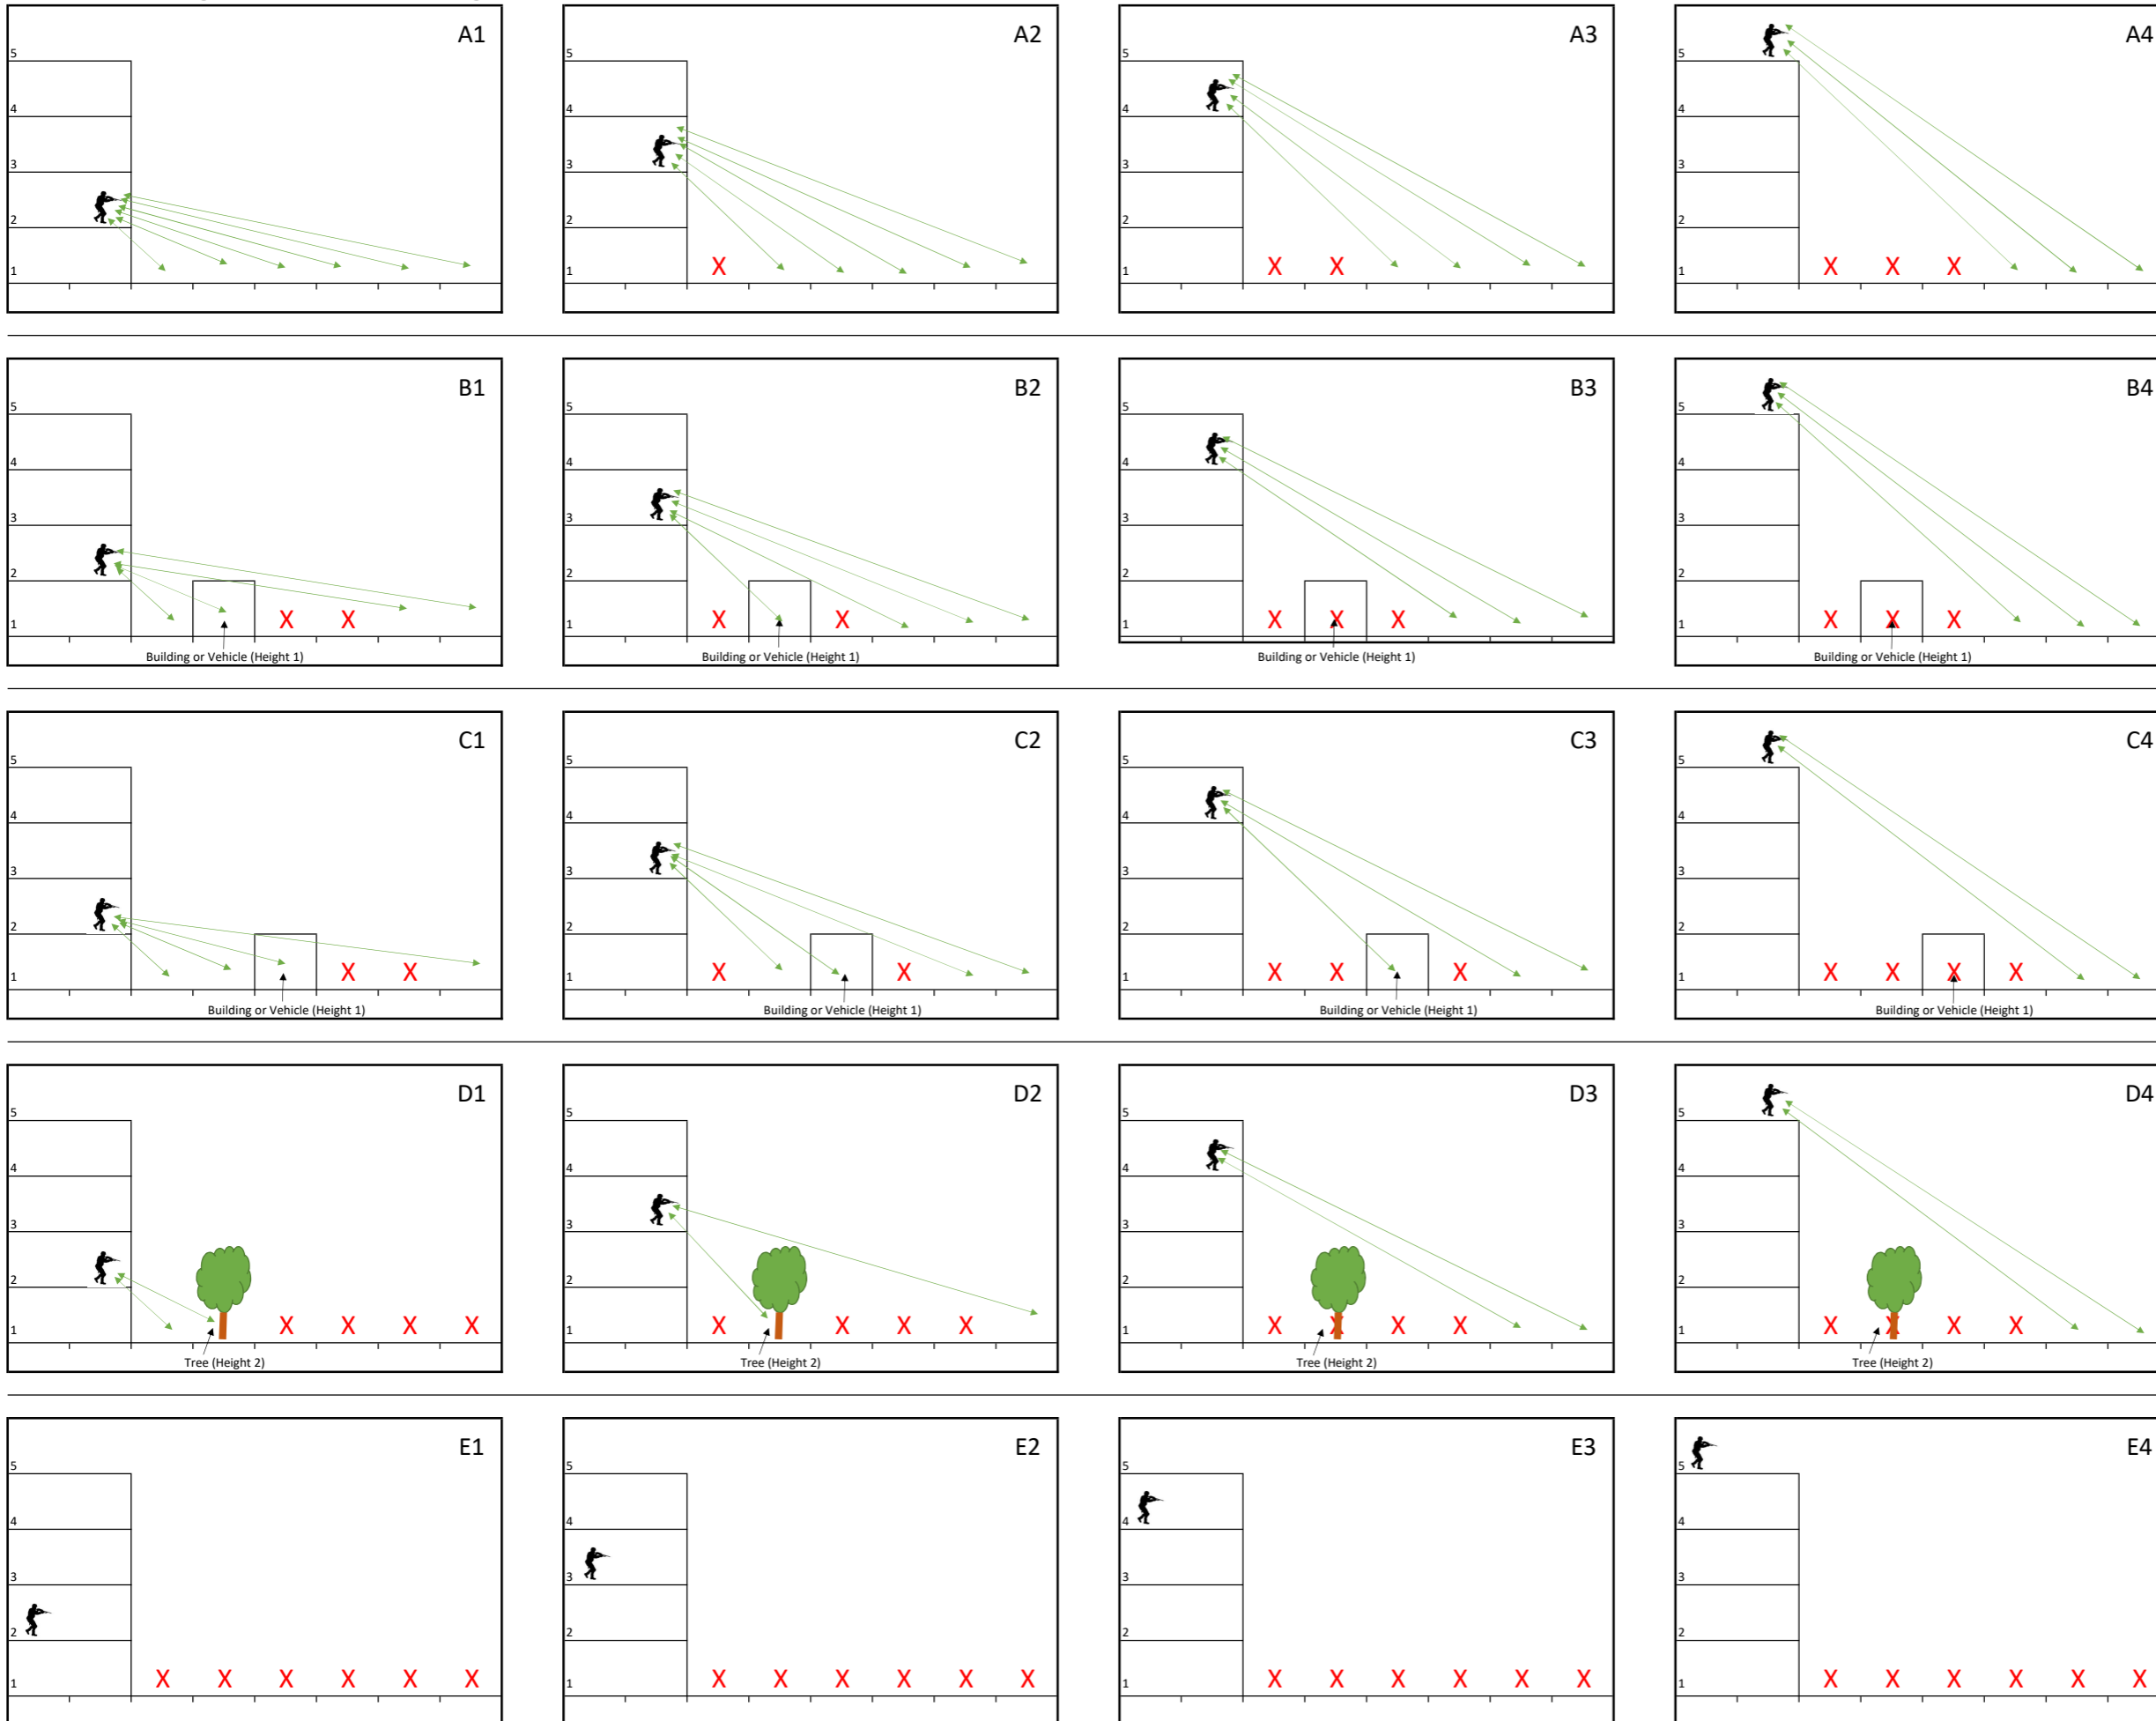

# Dust-Vikings' 3D Line of Sight chart for Dust 1947 (v1.2)

Vehicles can never be moved or placed above Ground level in or on a Building (even if deployed through the Airborne skill).

All Trees have a Height of 2, regardless of how they look on the table.

All Vehicles have a Height of 1, regardless of how they look on the table.